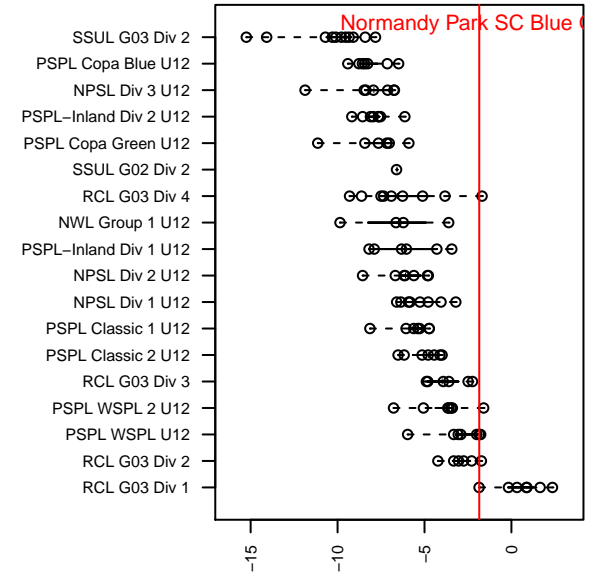

**attack and defense rating
relative to others at age
and all opponents in last 13 months**