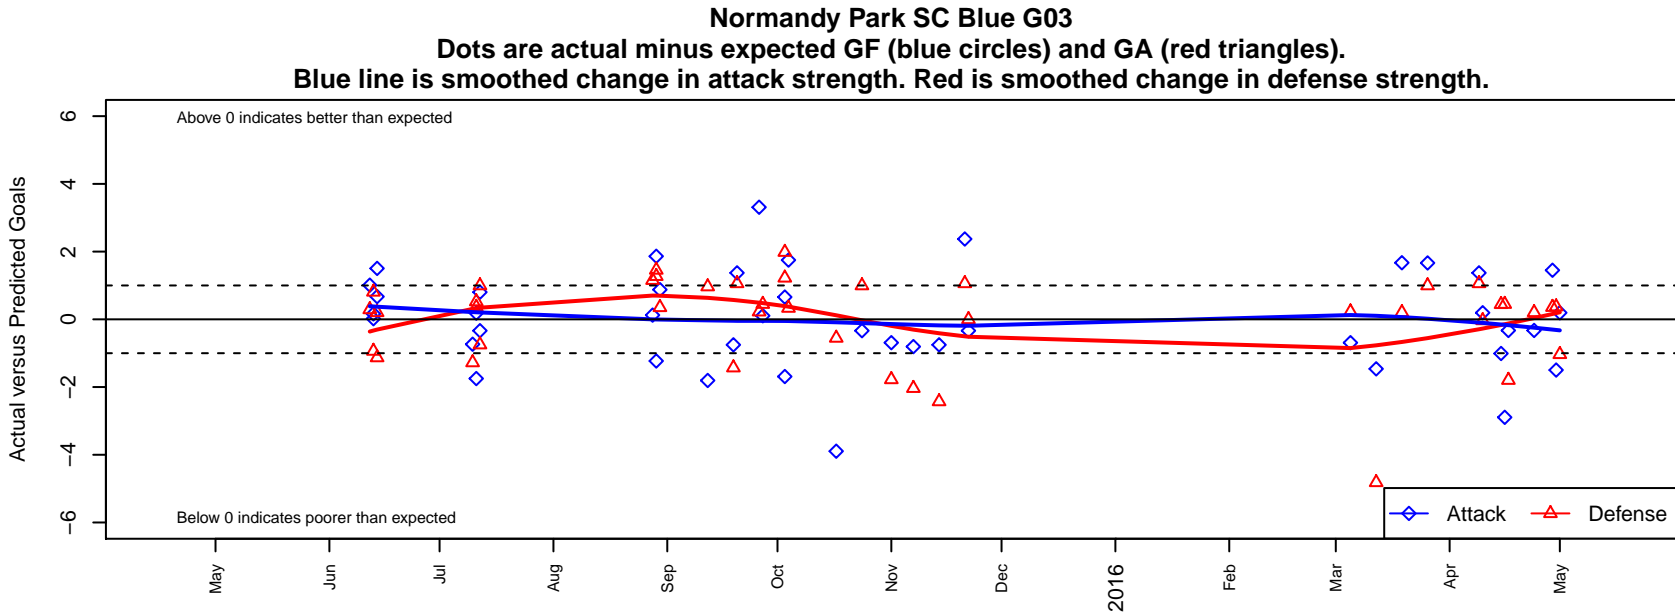

**attack and defense variance (black dot)
relative to other teams
and top 10 in region**

**attack and defense rating
relative to others at age
and all opponents in last 13 months**

Normandy Park SC Blue G03

Normandy Park SC
Tukwila, WA
G03 total strength=940
attack=2.2 defense=1.2
fall league = PSPL WSPL U12
spr league = Spr PSPL SuperLeague U12
notes= now Dragons

alt names used:
NPFC-PSPL
NPFC-PSPL
NORMANDY PARK FC BLUE (WA)
Normandy Park FC Blue
Dragons FC Blue (formley NPFC)
DRAGONSFC, DRAGONSG03 ()

Venues played:
2015 Starfire Spring Classic GU12
2015 Seattle United Cup GU12
2015 NWCL U12 U12
2015 PSPL WSPL U12
2015 Spr PSPL SuperLeague U12
2015 WA Cup GU12 Gold/Silver U12